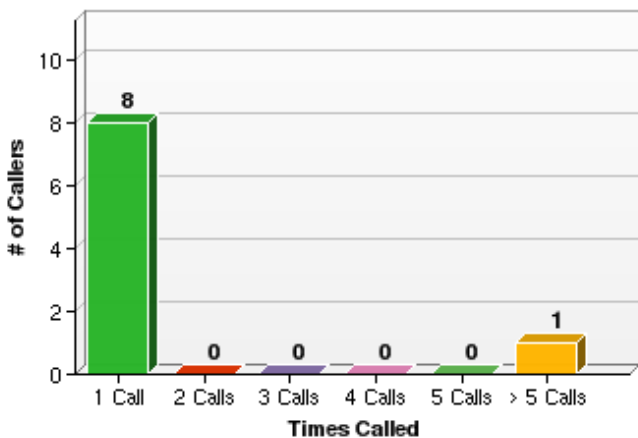

Account: Example Company

Calls Dashboard

08 May 2012 - 14 May 2012

All Groups

All Campaigns

Leads per Day

Calls by Status

Unique Callers