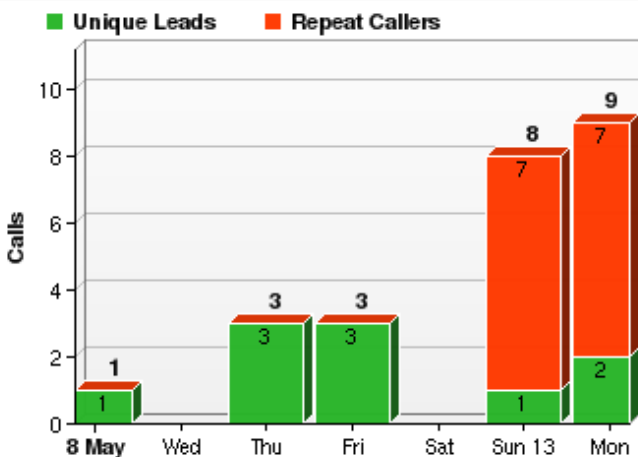

Account: Example Company

Calls Dashboard

08 May 2012 - 14 May 2012

All Groups

All Campaigns

Leads per Day

Calls by Status

Unique Callers