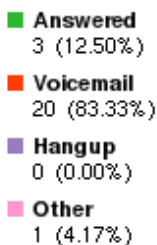

Account: Example Company

Calls Dashboard

08 May 2012 - 14 May 2012

All Groups

All Campaigns

Leads per Day

Calls by Status

Unique Callers